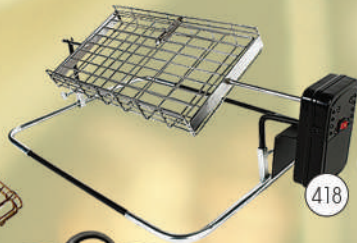

LK's
418 Rotisserie
Braai
380 x 205mm
Model: 115/6